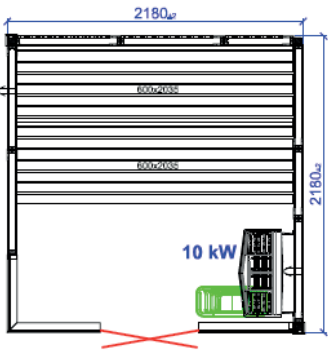

TYLÖ GLASS CORNER LEFT PLANS

1670x1670

1925x1670

2180x1670

1925x1925

2180x1925

2435x1925

2690x1925

2180x2180

2435x2180