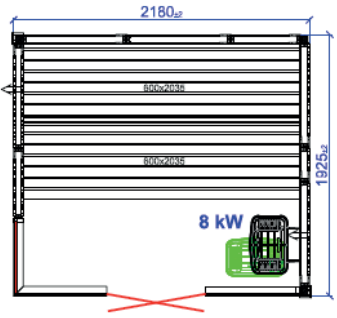

TYLÖ GLASS CORNER LEFT PLANS

1670x1670

1925x1670

2180x1670

1925x1925

2180x1925

2435x1925

2690x1925

2180x2180

2435x2180