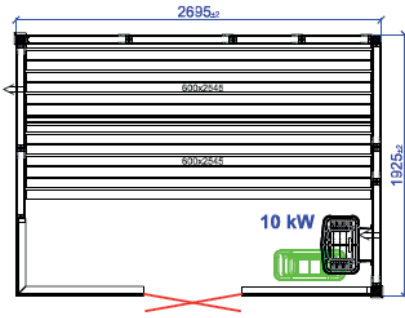

TYLÖ GLASS CORNER LEFT PLANS

1670x1670

1925x1670

2180x1670

1925x1925

2180x1925

2435x1925

2690x1925

2180x2180

2435x2180