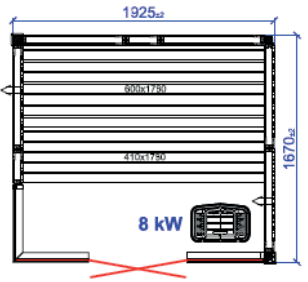

TYLÖ GLASS CORNER LEFT PLANS

1670x1670

1925x1670

2180x1670

1925x1925

2180x1925

2435x1925

2690x1925

2180x2180

2435x2180