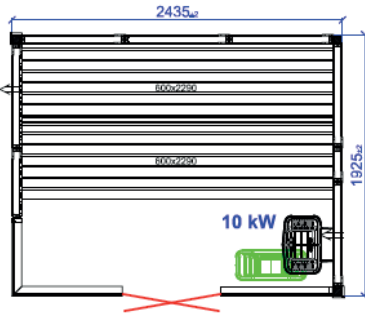

TYLÖ GLASS CORNER LEFT PLANS

1670x1670

1925x1670

2180x1670

1925x1925

2180x1925

2435x1925

2690x1925

2180x2180

2435x2180