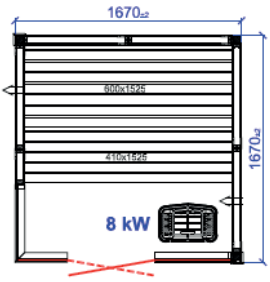

TYLÖ GLASS CORNER LEFT PLANS

1670x1670

1925x1670

2180x1670

1925x1925

2180x1925

2435x1925

2690x1925

2180x2180

2435x2180