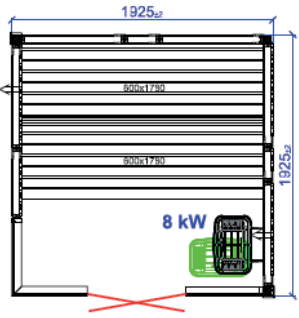

TYLÖ GLASS CORNER LEFT PLANS

1670x1670

1925x1670

2180x1670

1925x1925

2180x1925

2435x1925

2690x1925

2180x2180

2435x2180