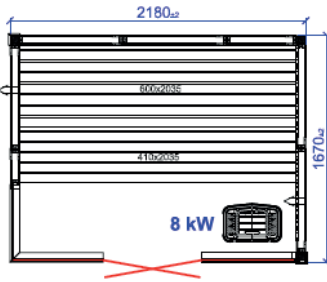

TYLÖ GLASS CORNER LEFT PLANS

1670x1670

1925x1670

2180x1670

1925x1925

2180x1925

2435x1925

2690x1925

2180x2180

2435x2180